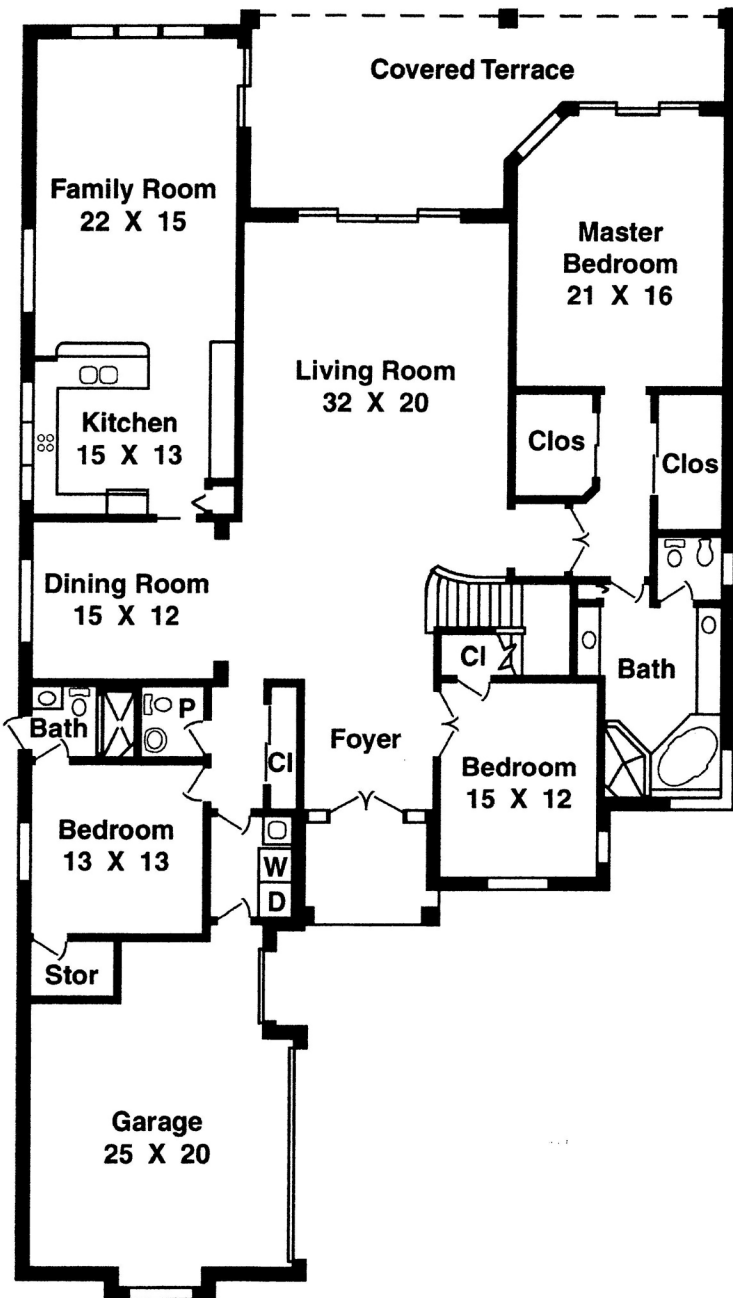

# Pinehurst II

Living Area	4,058 Square Feet
Garage	508 Square Feet
Veranda	124 Square Feet
Covered Entry	75 Square Feet
Covered Patio	419 Square Feet

---

**Total**                      **5,184 Square Feet**

**Second Floor**