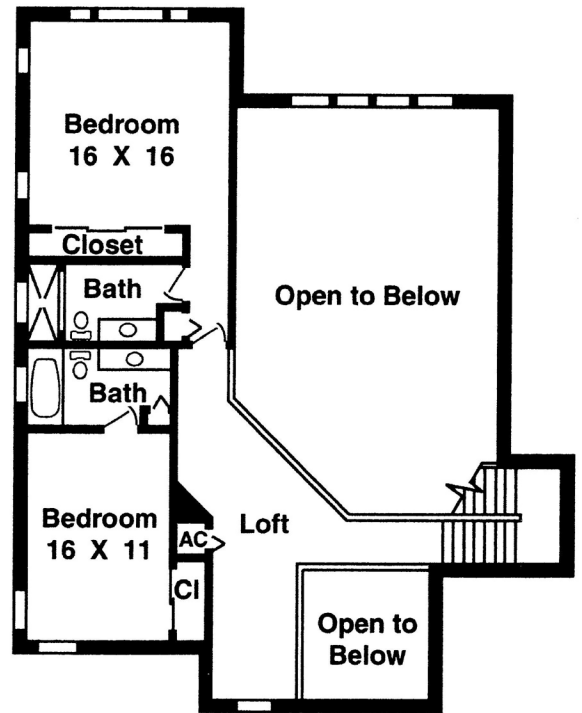

# Pinehurst II

Living Area	4,058 Square Feet
Garage	508 Square Feet
Veranda	124 Square Feet
Covered Entry	75 Square Feet
Covered Patio	419 Square Feet

---

**Total**                      **5,184 Square Feet**

**Second Floor**