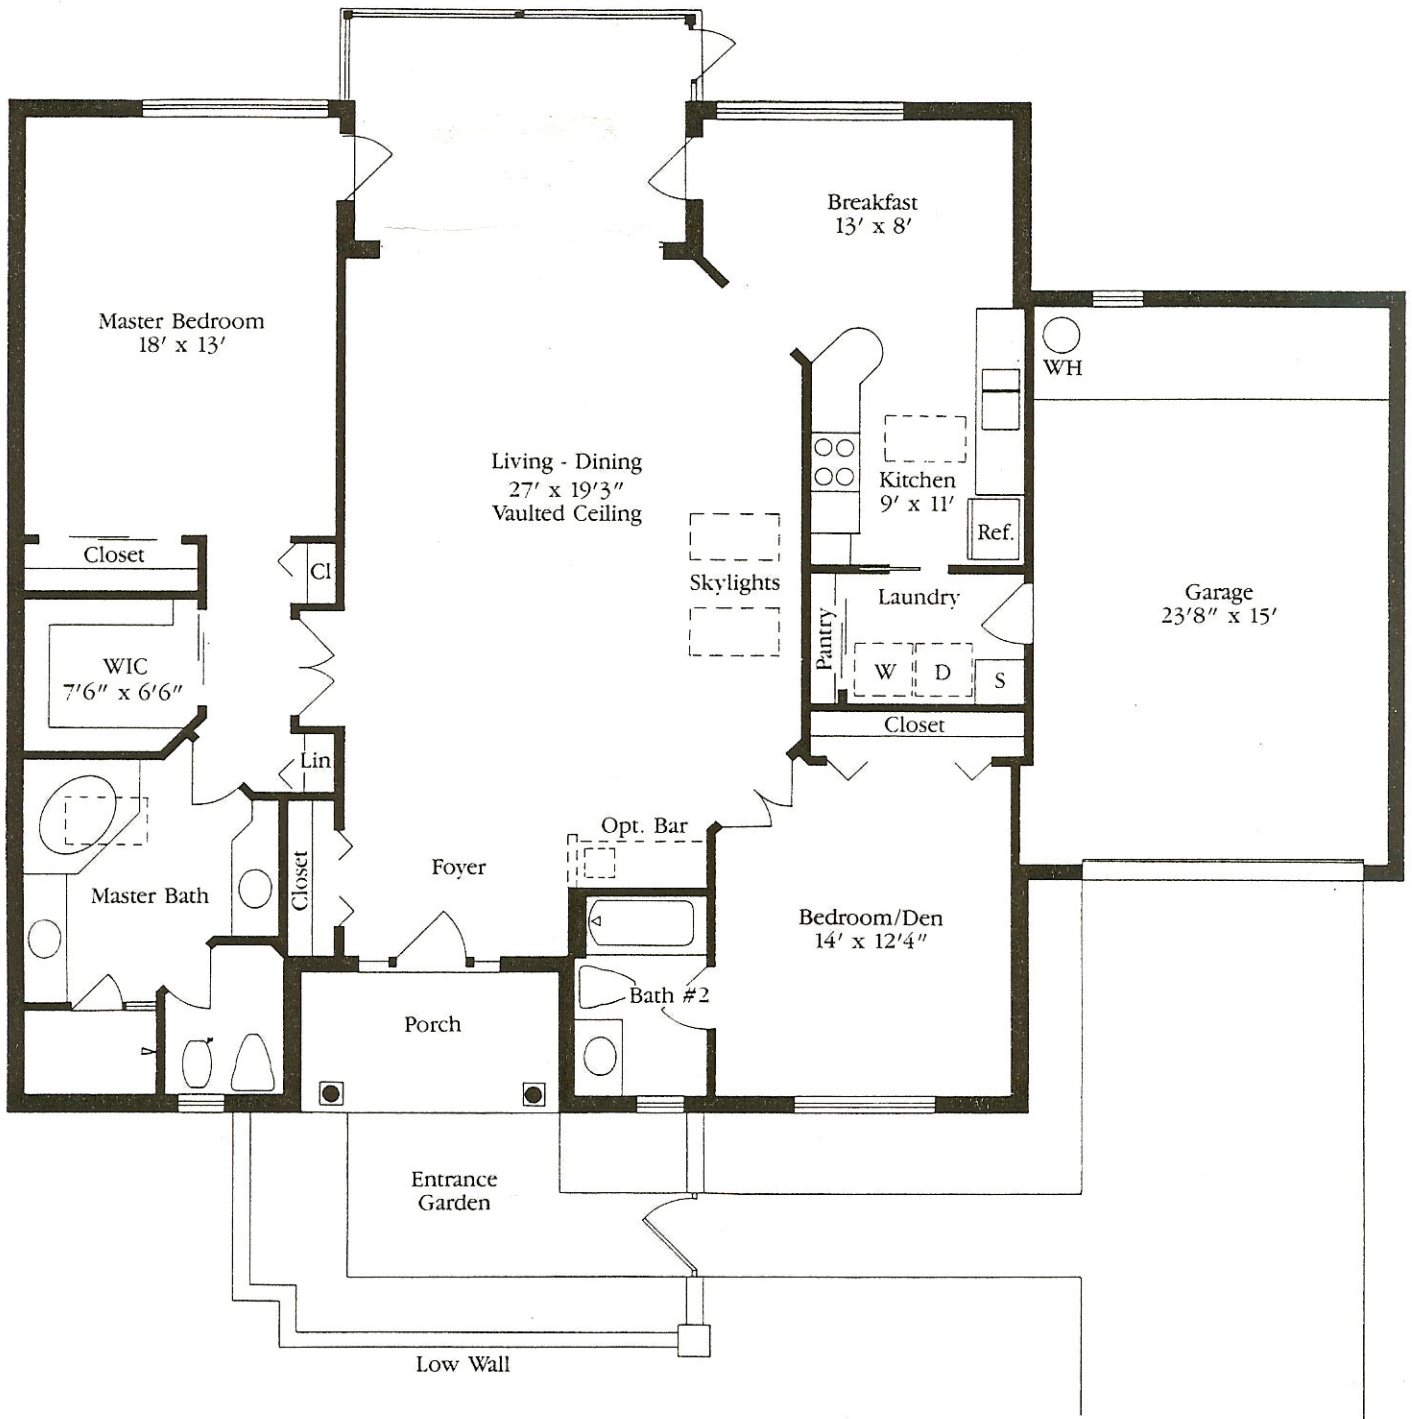

Club Cottage

Square Footage

Living Area	1,699 Sq. Ft.
Garage	355 Sq. Ft.
Screened Porch	140 Sq. Ft.
Total	2,194 Sq. Ft.